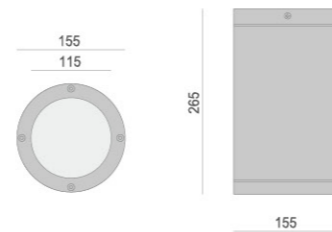

BONY (VL-4003)

Directed ceiling lights for LED PCB type & LED lamps (E-27)

Beam angle	Symmetrical
Luminous flux [lm]	860[lm] - 1,200[lm]
Protection Class	IP65
Certification	KS C 7713 _ LED 경관등

Description

BONY는 알루미늄 프레임과 강화유리로 재질을 채택하여 내구성이 우수하며, 건축물의 복도, 천정 등의 공간에 적절히 활용될 수 있도록 제작한 제품이다. 또한 조명기구 내부에 고조도 반사판을 적용하여, 조도보완과 은은하게 퍼지는 조명 효과가 있으며, 온도와 습기에 취약한 엘이디 소자의 특성을 고려하여 실리콘 가스켓의 완벽한 설계를 통해 방열, 방습을 해결하였다. BONY는 전원공급장치가 내장되어 유지보수 및 설치가 용이하며, 견고한 외관을 토대로 안정된 직접조명을 연출하는데 있어 최적의 제품이다.

Energy Saving
86%
LED par30 11W vs Par30 75W

CLASS I 2.25kg

MODEL	CODE NO.	LAMP	BASE	INPUT	lm/cd
	4003-L11	LED PAR30 11W	E-27	AC 220V	860[lm]
BONY 보니	4003-L18	LED PAR38 18W	E-27	AC 220V	1,200[lm]
	4003-L20	LED PAR30 20W	E-27	AC 220V	1,120[lm]

- **Material :** Body_ aluminum die casting. Reflector_ high grade angulate aluminum. Dif-fuser_ 8mm toughened clear tempered glass. Cover frame_ aluminum die casting. Gasket and seals_ silicone rubber. Attach bracket_ stainless steel plate. Fixings_ stainless steel screws.
- **Finishing :** Mechanical and chemical anticorrosion treatment; AKZONOBEL, Polyester, UV resistant, exterior paint system, thermally cured at 200 °C
- **Adjustment :** Fixed lighting fixture
- **Power :** Electronic power supply unite included
- **Input Voltage :** AC 220~240V 60Hz
- **Options :** Cable lengths on request
- **Paint Color :** Gray painted (Standard) / Another paint color on request