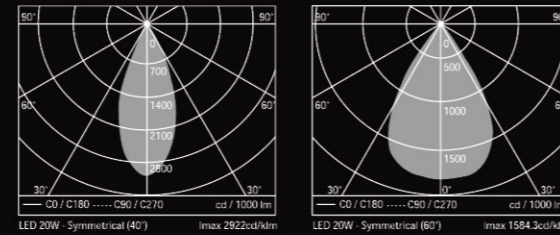

Description

BONY는 알루미늄 프레임과 강화유리로 재질을 채택하여 내구성이 우수하며, 건축물의 복도, 천정 등의 공간에 적절히 활용될 수 있도록 제작한 제품이다. 또한 조명기구 내부에 고조도 반사판을 적용하여, 조도보완과 은은하게 퍼지는 조명 효과가 있으며, 온도와 습기에 취약한 엘이디 소자의 특성을 고려하여 실리콘 가스켓의 완벽한 설계를 통해 방열, 방습을 해결하였다. BONY는 전원공급장치가 내장되어 유지보수 및 설치가 용이하며, 견고한 외관을 토대로 안정된 직접조명을 연출하는데 있어 최적의 제품이다.

Energy Saving
86%
LED par30 11W vs Par30 75W